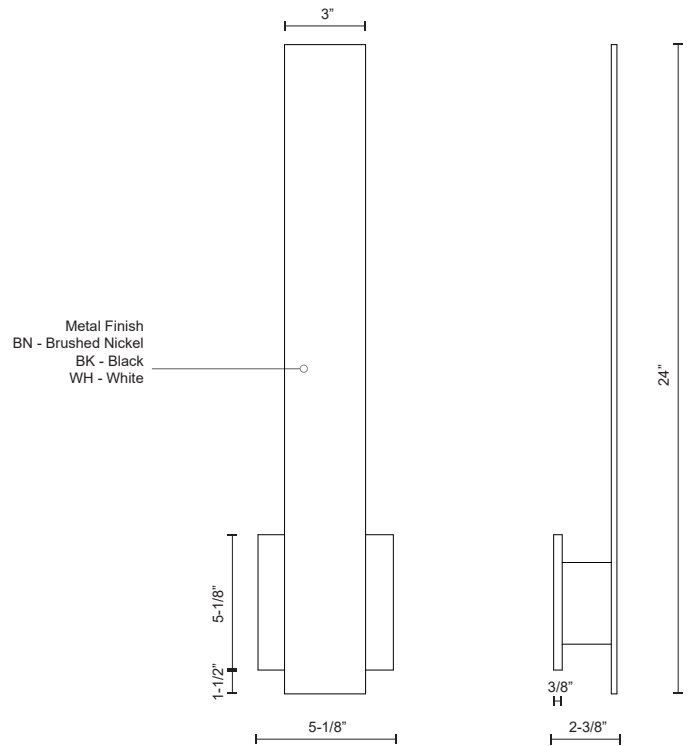

VESTA AT7924

WALL

PROJECT

AT7924-BN
Brushed Nickel

AT7924-BK
Black

AT7924-WH
White

SPECIFICATION DETAILS

Fixture Dimensions	W3" x H24" x E2-3/8"
Light Source	AC LED Module
Wattage	24W
Total Lumens	1800lm
Delivered Lumens	BK-1190lm; BN-1207lm; WH-1247lm;
Voltage	120V
Color Temperature	3000K
CRI (Ra)	90CRI
Optional Color Temps	2700K - 5000K Available, Minimum Order Quantities Apply
LED Rated Life	50,000 hours
Dimming	100% - 10%, ELV Dimmer (Not Included)
Glass Details	Frosted Glass
ADA Compliant	Yes
Location	Wet
Illumination Direction	Backlit
Mounting Style	All Orientation; Wall;
Canopy Dimensions	W5-1/8" x H5-1/8" x E3/8"
Paint Finish	BK02; BN02; WH02;

* For custom options, consult factory for details.

* For warranty information, please visit www.kuzcolighting.com/warranty

DESCRIPTION

Timeless simplicity with versatile purpose is offered with this wall sconce that measures 24 inches in length. Vesta mounts horizontally or vertically from a matching aluminum square affixed in the middle of the rectangular beam of formed aluminum. The concealed LEDs illuminate the mounting beam creating pool of light on the wall. Vesta is available in three different finishes: black or white powder coating and brushed nickel.